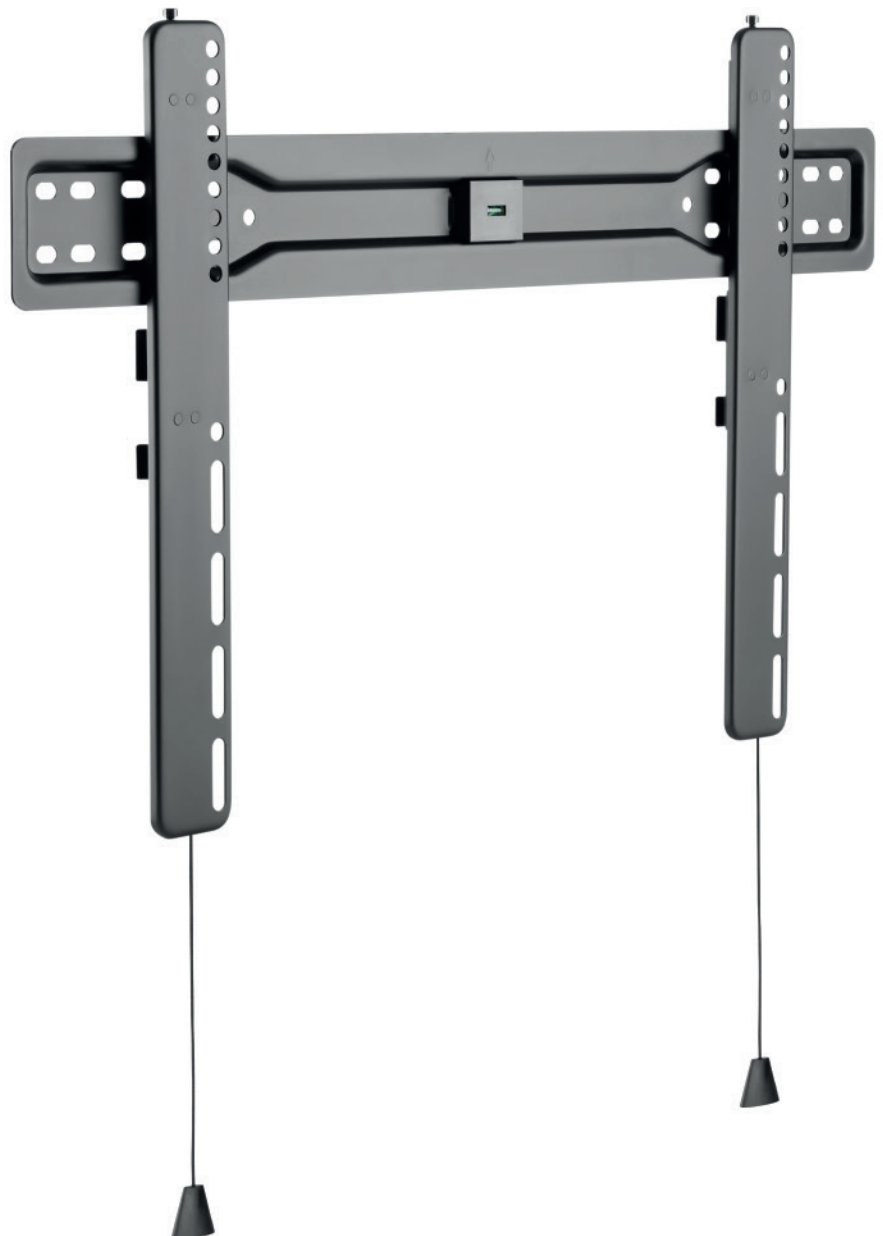

BL Superslim 600

Fixed wall mount

Item no.: 8403

The BL Superslim 600 is a fixed wall mount for screens with a screen diagonal between 55 and 75" (140 - 191 cm).

The VESA universal mount is compatible with screens from at least VESA 100 x 100 mm to a maximum of VESA 600 x 400 mm.

With a wall distance of just 18 mm, the BL Superslim 600 more than lives up to its name.

A subsequent height adjustment (± 8 mm) is possible

on both sides, completely independently of each other by using adjusting screws.

The fixed wall mount is available in black. The surface is finished with an impact- and scratch-resistant powder coating and is therefore particularly carefree.

The quick release device on the back via rope-drawn spring-loaded latch is invisible fixable at the mount thanks to the included magnets.

The max. load is 40 kg.